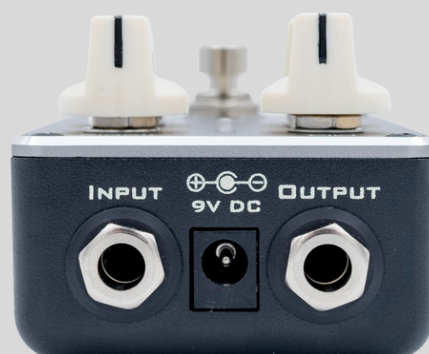

## TONE TWEAKER

EQ / TONE SHAPER

Tone Tweaker is a versatile EQ pedal with 3-band tone control, buffered output and a wide frequency response for subtle or dramatic tone shaping.

### SPECIFICATIONS

- **Input:** 1M Ohm
- **Output:** 100 Ohm
- **S/N Ratio:** 70dB
- **Frequency range:** 40Hz-16kHz
- **Bass:** +/- 12dB / 40Hz
- **Mid:** +/- 12dB / 1kHz
- **Treble:** +/- 12dB / 10kHz
- **Power consumption:** max. 45 mA
- **Power supply:** 9 V DC (regulated), 60 mA minimum, 2.1 mm female plug, center negative (-)
- **Bypass:** Buffered

### KEY FEATURES

- **12 dB EQ boost with Bass, Mid, Treble**
- **Wide frequency range from 40Hz to 16kHz**
- **Buffered output preserves signal quality**
- **Compact, pedalboard-ready size**
- **Perfect for tone shaping and enhancement**

- 
- **Dimensions:** 112x60x50 mm / 4.4" x 2.36" x 1.97"
  - **Weight:** 0.234 kg / 0.52 lbs
  - **SKU:** CM-TT
  - **EAN:** 5712904039417